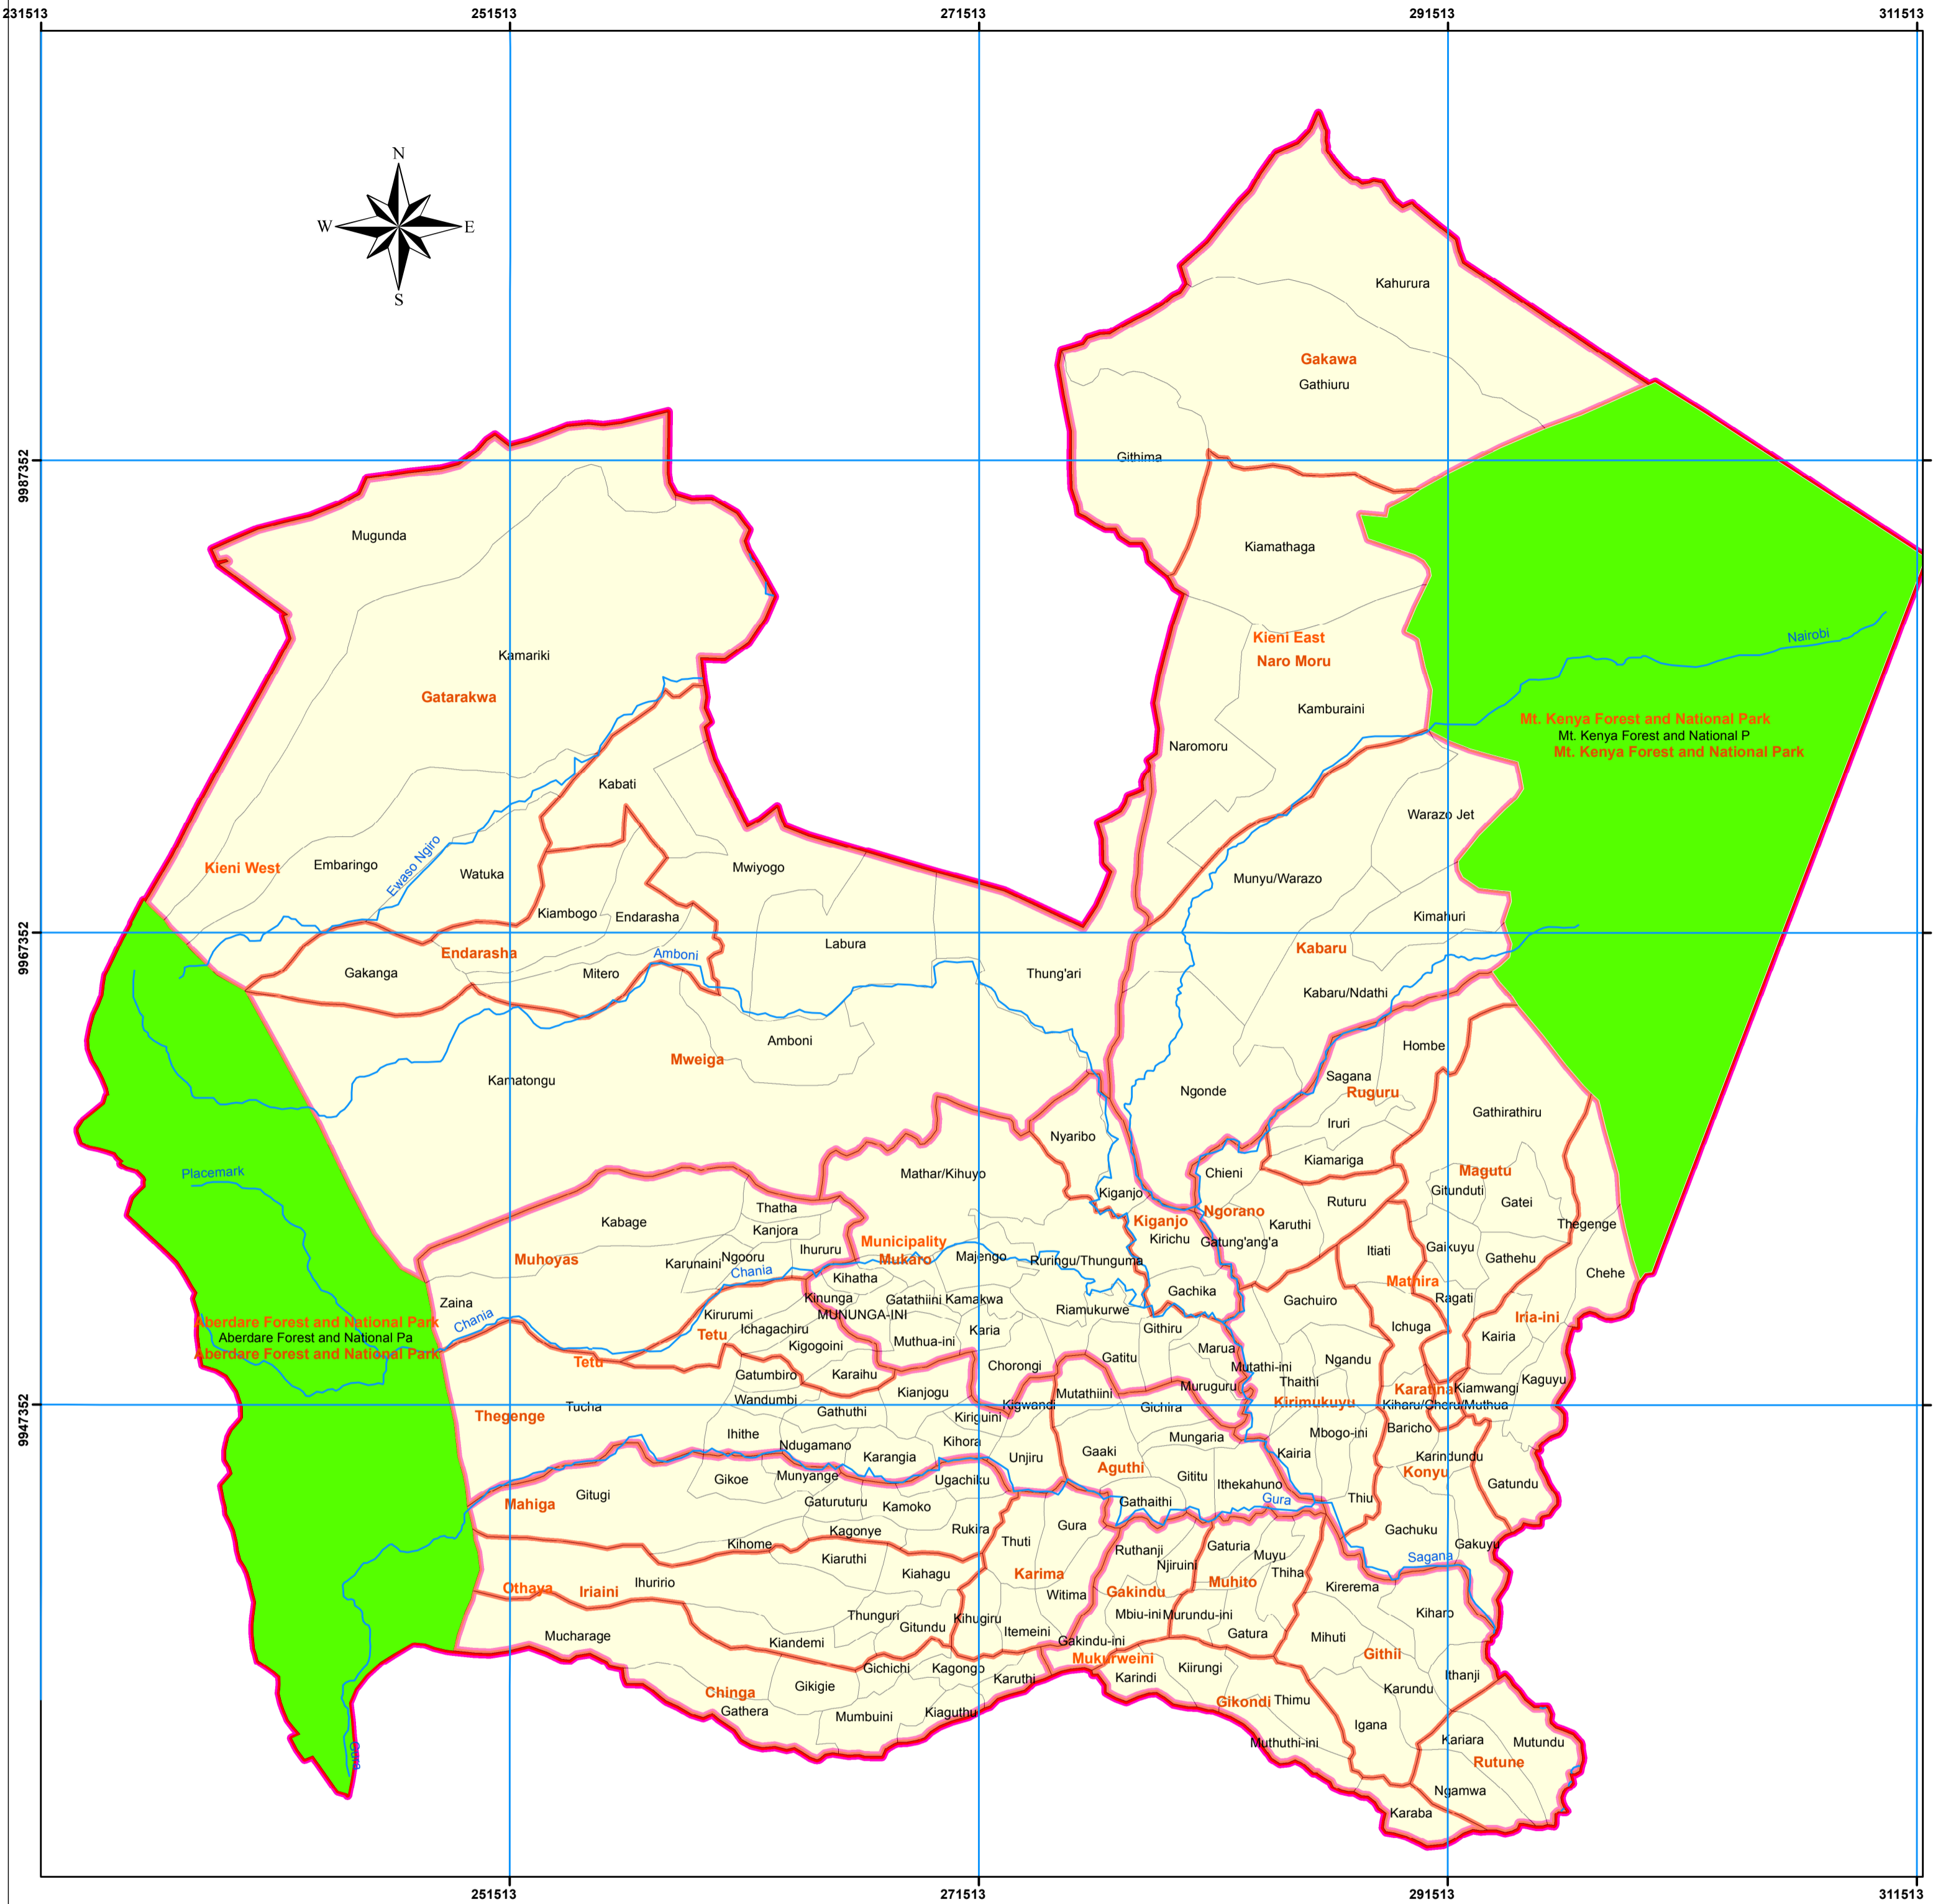

# NYERI COUNTY ADMINISTRATIVE BOUNDARIES

**Legend**

 RIVER	 SUB LOCATIONS	 NYERI COUNTY
 ABERDARE RANGES	 LOCATION	
 MT KENYA	 DIVISION	

1:200,000